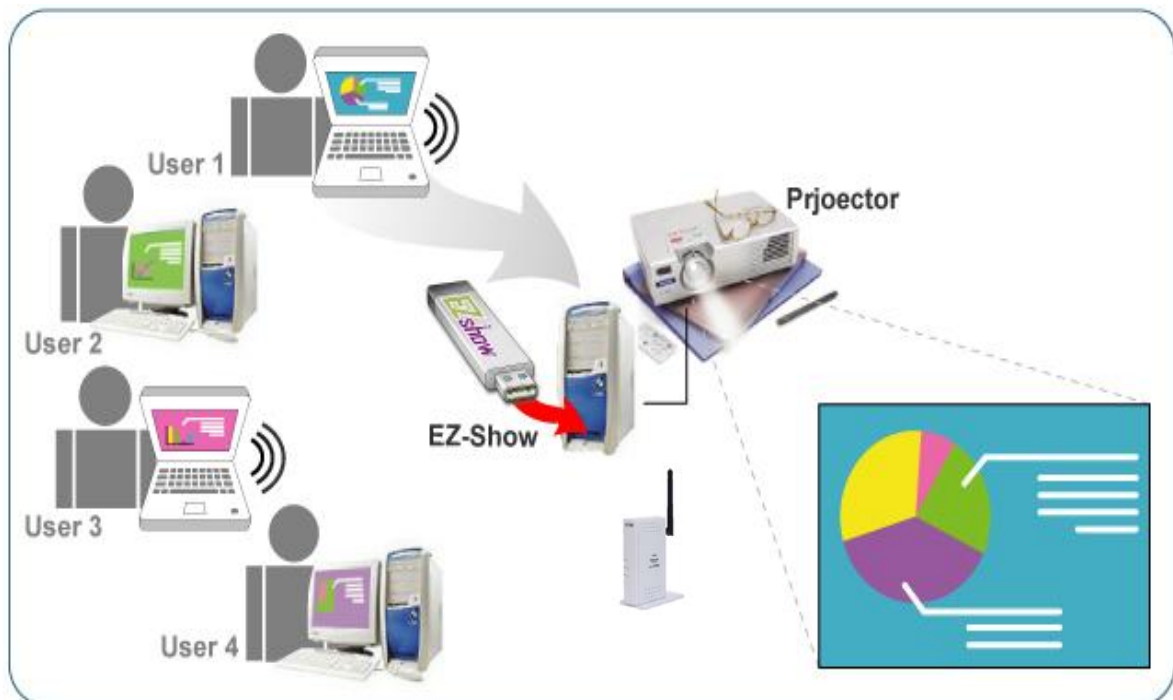

Wireless Presenter System (Model:WPS720)

Wireless Multimedia Presentation System

WPS is a wireless multimedia presentation gateway that connects Notebooks/PCs to any type of projectors, TV or Monitor for displaying high quality **multimedia presentations**.

Video Streaming & Presentation

Wireless Presenter supports real time video streaming and presentation through wireless lan.

It supports **HD quality video streaming up to 1080p**.

Plug & Play

AirPresenter is a plug-and-play device which is easy to install and connect with. Any Notebooks/PCs with built-in Centrino or Wi-Fi card can easily download driver and connect to AirPresenter.

Performance

AirPresenter has the ability to deliver real time video streaming for up to 1024x768 resolutions. It also provides friendly web-based administrating UI for easy configuration and wireless security setups.

Security

Support Login code to protect other users from accessing presentation contents. During presentation, screen images can also be protected by WEP 64/128 encryption.

Feature Highlights

- Wireless presentation...no more cable swapping
- Real time display for PowerPoint presentations, **Video Streaming.**
- Supports display resolutions up to 1024x768
- No installation CD required, software is directly downloaded from the device
- Provide session security login and wireless WEP key to protect presentation contents
- Conference control function is provided for the host to moderate a meeting
- Provide friendly web-based user interface for easy configuration
- Support Fix-IP & DHCP
- Support Access Point, Hybrid model